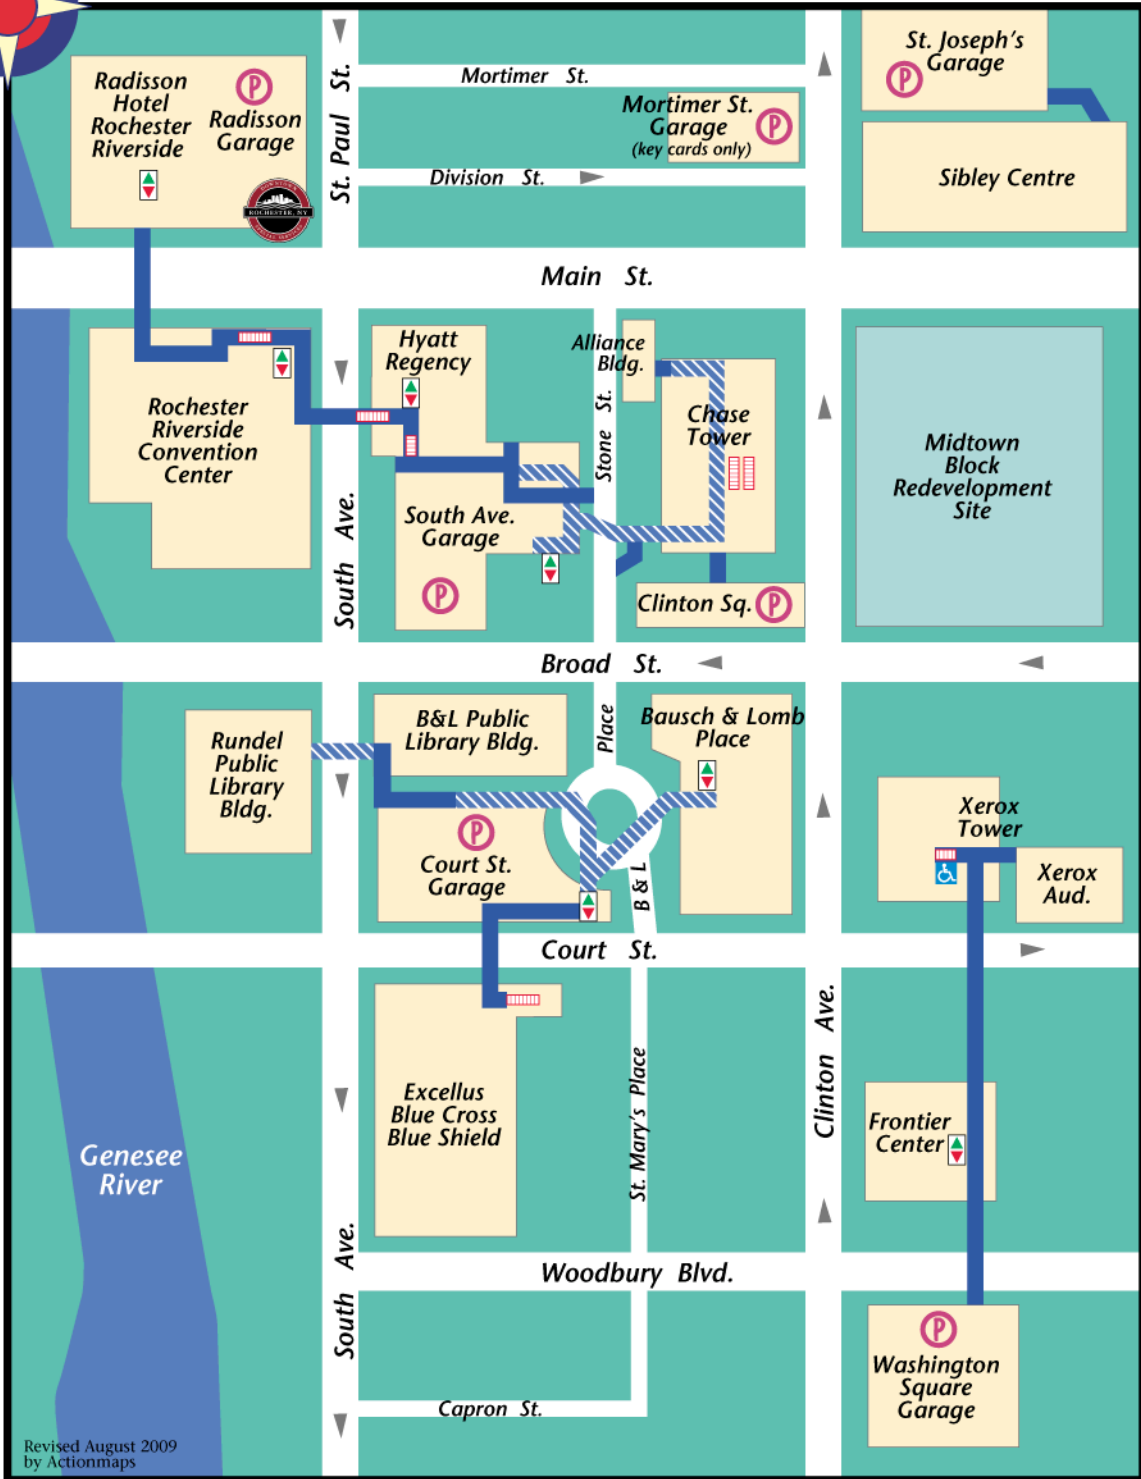

DOWNTOWN SKYWAY MAP

- L** **Elevator**
- E** **Escalator**
- G** **Ground level or above**
- B** **Below ground**
- A** **Accessible Lift**
- I** **Information Center**

The Skyway System contains underground, street-level and above-ground components. Look for the blue Skyway signs when traveling through the system.